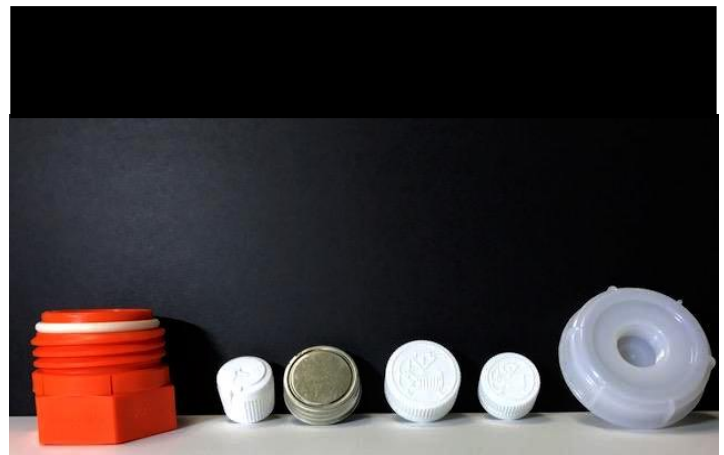

BOTTLES

PRODUCT INFORMATION SHEET

80010 80020 80016 80023

80018 80019

86031 86942 86875 86039 80016 86010 86030 86441

- 80010 Ketchup Bottle w/lid DD logo
- 80011 Ketchup Bottle w/lid DD logo w/80019 Ribbon Dispenser
- 80016 16oz Ketchup Bottle – plain w/80019 Ribbon Dispenser
- 80018 Cap for Ketchup Bottle for 80010,80016, 80023
- 80019 Ribbon Dispenser for 80010, 80016, 80023
- 80020 Quart Bottle - DD logo
- 80023 Quart Bottle - plain - w/80019 Ribbon Dispenser 38/400

- 86010 Pint cylinder PET, clear
- 86942 Pint carafe, PET, clear
- 86030 Quart cylinder bottle PET clear
- 86031 Quart clear PET carafe clear
- 86875 Quart, round ring neck, HDPE, natural
- 86039 Gallon round, HDPE, natural
- 86441 Gallon round, HDPE, natural, fluorinated

86050 3929E 86350 86905 86150

- 3929E Quart stubby can for SOUND GUARD
- 86905 84 ounce for special hand cleaner dispensers
- 86050 5 gallon pail and lid
- 86150 5 gallon pail – no lid
- 86852 6 gallon pail – no lid (not shown)
- 86350 5 gallon square with 70mm cap
- 86470 55 gallon drum, metal (not shown)
- 86070 55 gallon drum, plastic (not shown)

86071 86072 86015 3929C 86049 86014 86354 86355

- 86012 28-400 Flip top cap for pint & quart (not shown)
- 86014 28-400 Screw on cap for pint & quart
- 86015 28-400 3.0 mm Turret cap for pint & quart
- 86049 38-400 Screw cap for gallon CRC
- 3929C 38-400 Metal screw cap for 3929E CAN
- 86354 18mm Small cap for 5 gallon square
- 86355 70mm Large cap for 5 gallon square
- 86250 5 gallon pail LID ONLY (not shown)
- 86071 2" Coarse Thread Bung
- 86072 2" Fine Thread Bung
- 86073 2" Coarse to Fine Adapter Bung